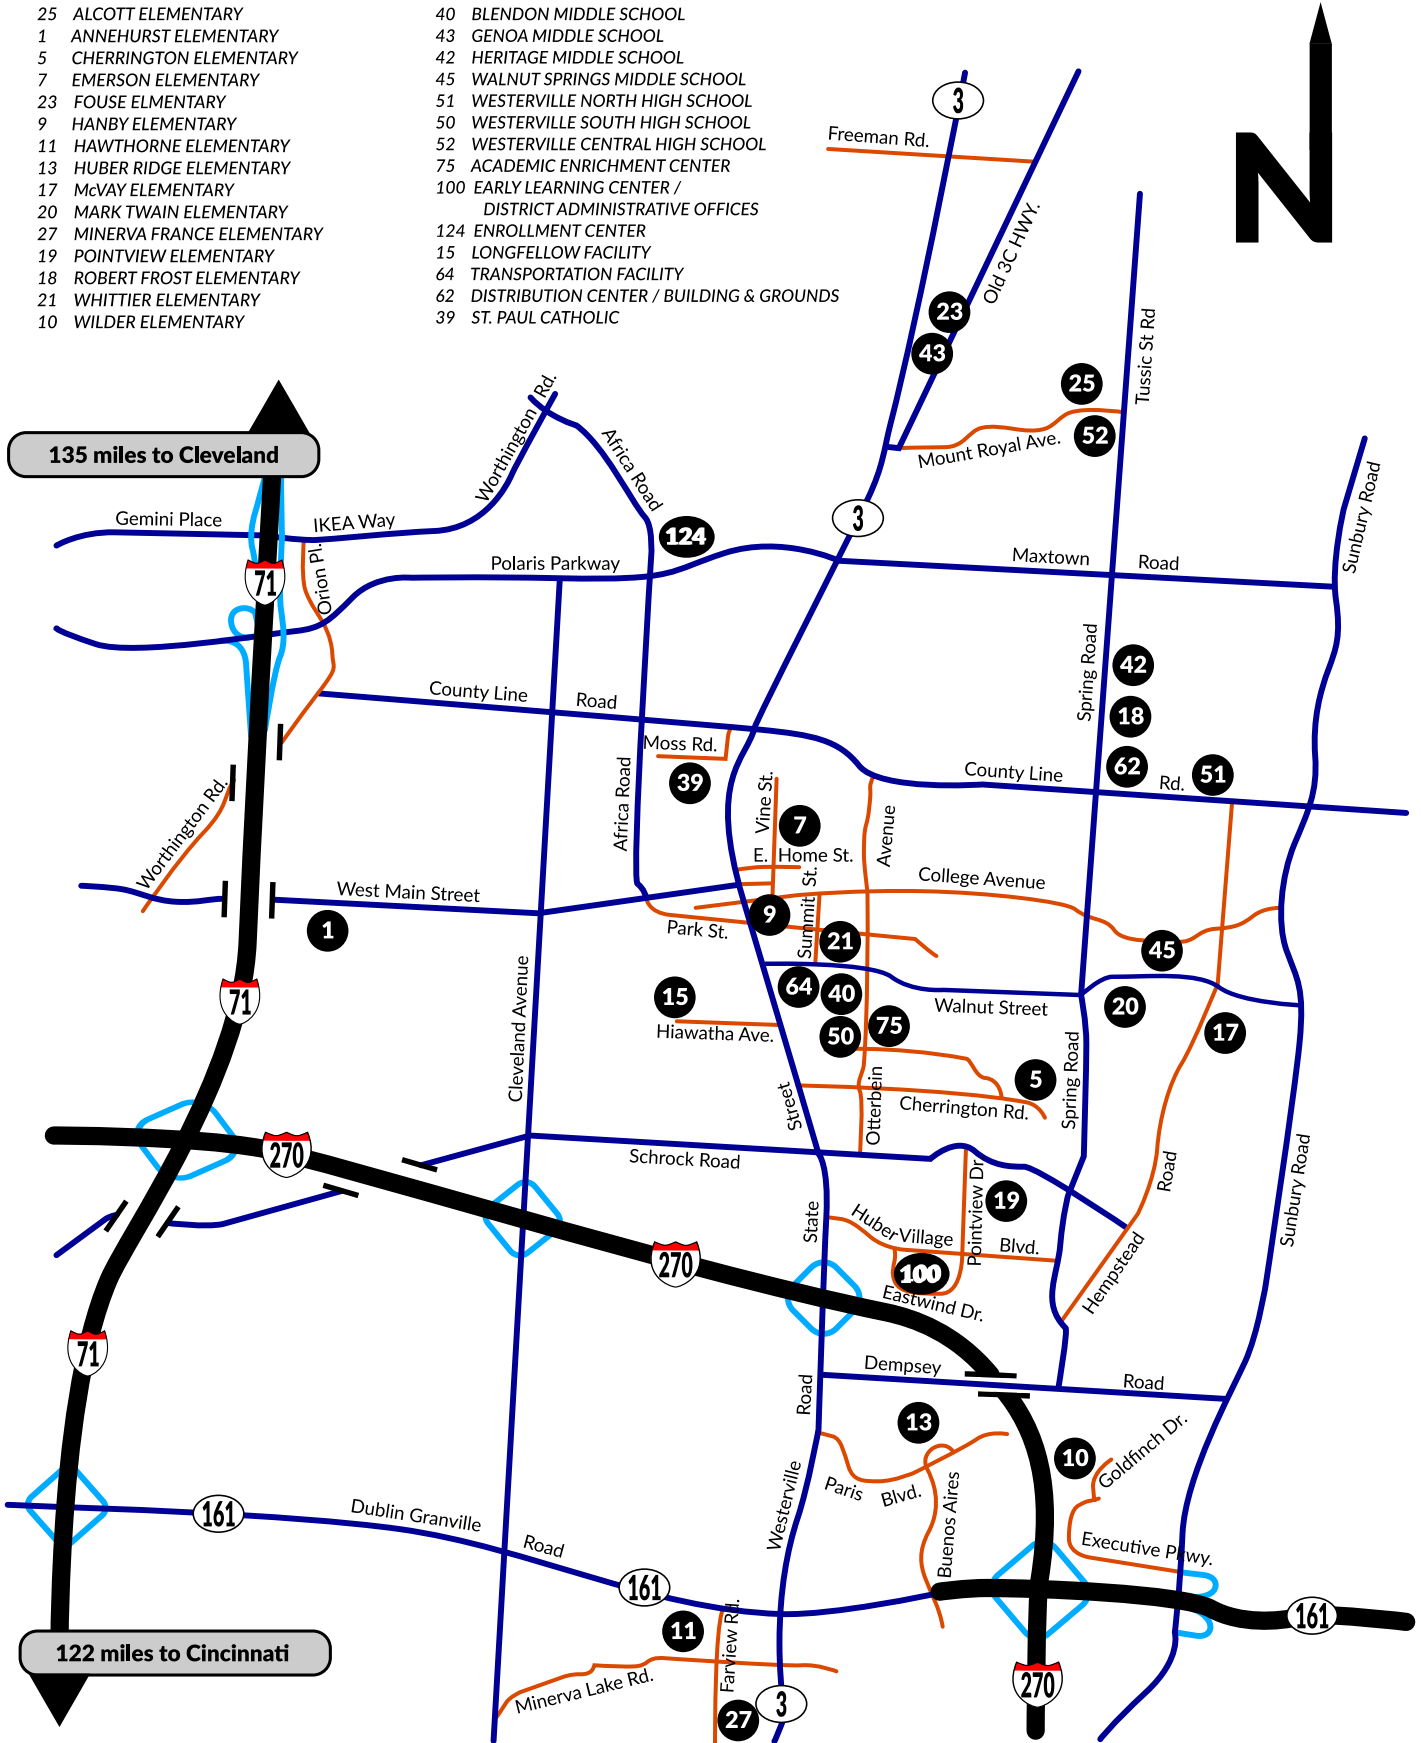

WESTERVILLE CITY SCHOOLS

District Map

- | | |
|------------------------------|---|
| 25 ALCOTT ELEMENTARY | 40 BLENDON MIDDLE SCHOOL |
| 1 ANNEHURST ELEMENTARY | 43 GENOA MIDDLE SCHOOL |
| 5 CHERRINGTON ELEMENTARY | 42 HERITAGE MIDDLE SCHOOL |
| 7 EMERSON ELEMENTARY | 45 WALNUT SPRINGS MIDDLE SCHOOL |
| 23 FOUSE ELMENTARY | 51 WESTERVILLE NORTH HIGH SCHOOL |
| 9 HANBY ELEMENTARY | 50 WESTERVILLE SOUTH HIGH SCHOOL |
| 11 HAWTHORNE ELEMENTARY | 52 WESTERVILLE CENTRAL HIGH SCHOOL |
| 13 HUBER RIDGE ELEMENTARY | 75 ACADEMIC ENRICHMENT CENTER |
| 17 McVAY ELEMENTARY | 100 EARLY LEARNING CENTER / |
| 20 MARK TWAIN ELEMENTARY | DISTRICT ADMINISTRATIVE OFFICES |
| 27 MINERVA FRANCE ELEMENTARY | 124 ENROLLMENT CENTER |
| 19 POINTVIEW ELEMENTARY | 15 LONGFELLOW FACILITY |
| 18 ROBERT FROST ELEMENTARY | 64 TRANSPORTATION FACILITY |
| 21 WHITTIER ELEMENTARY | 62 DISTRIBUTION CENTER / BUILDING & GROUNDS |
| 10 WILDER ELEMENTARY | 39 ST. PAUL CATHOLIC |